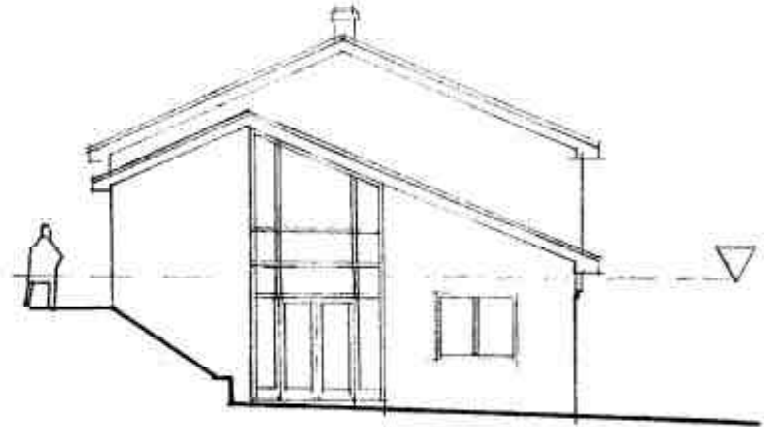

S O U T H W E S T

N O R T H E A S T

jhd

SEVENOAKS RUGBY CLUB
CONCEPT DESIGN
South West &
North East Elevations
Scale 1 : 100
Date: January 2010
Drawing No: 120 / 35

JON HUGHES DESIGN
CHARTERED ARCHITECTS

Coppings Farm, Leigh, Kent TN11 8PN